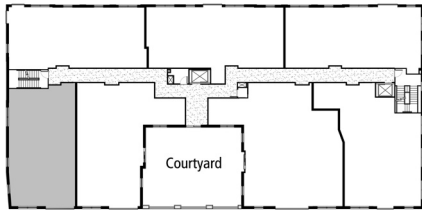

# Devon

Two Bedrooms  
1432 Square Feet

The Devon combines a corner setting with a dramatic open living and dining area and a spacious balcony. The foyer hall features walk-in closet storage. A convenient island kitchen is open to the entertaining area. The comfortable master suite includes both a walk-in and a linear closet, leading to a private bath with large shower and double vanity. A second bedroom features yet another walk-in closet and an entrance to a full bath.

*Floor plans and furniture layouts are artist's conceptual renderings.  
Details and dimensions are subject to change and field variation.  
Furnishings are not included.*